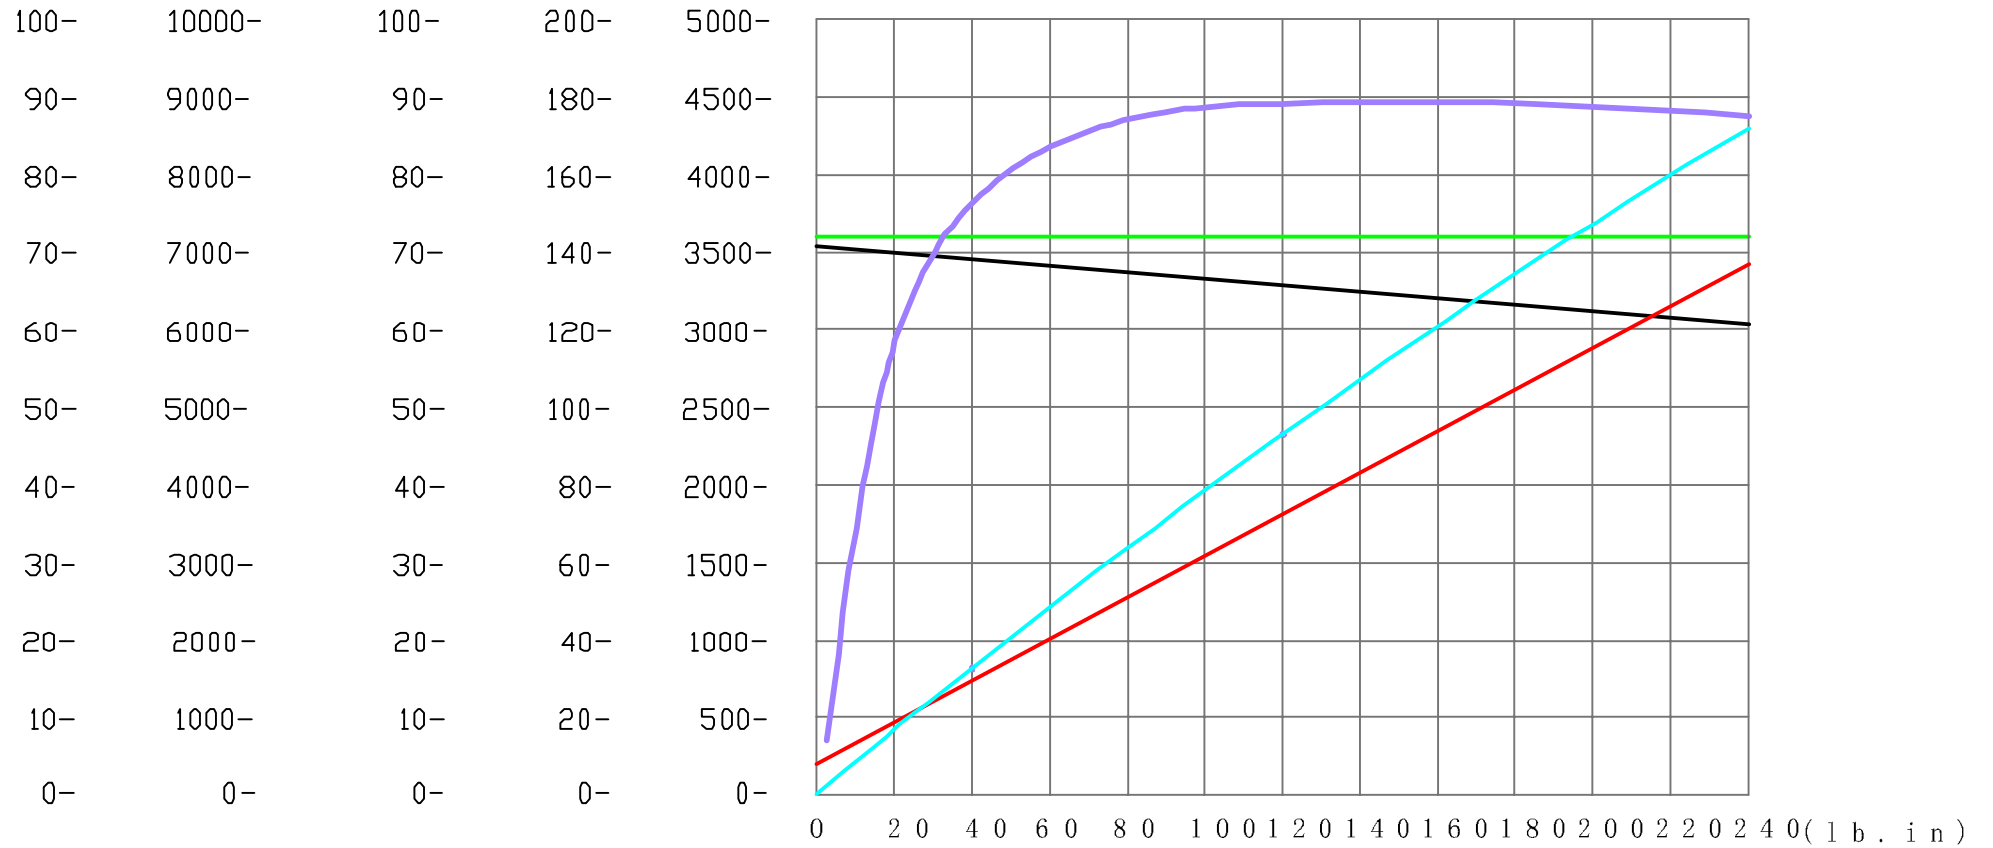

ME070972V CW

EFF WATT OUT(W) Volts(V) Amps(W) RPM(rpm)